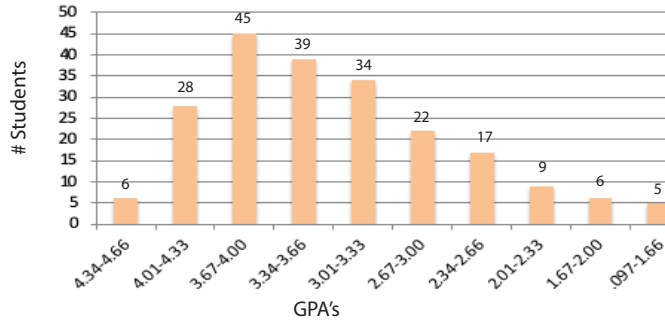

100 Black Rock Turnpike
Redding, CT 06896

Phone: 203.938.2508 CEEB Code 070638 FAX: 203.938.9602

http://www.joelbarlowps.org

Assistant Superintendent, Head of School: Gina M. Pin, Ed.D.

Director of School Counseling: Paula Panos ext. 1519 ppanos@er9.org

Counselors:

Mary Atkinson ext. 1517
matkinson@er9.org
Henry DelAngelo ext. 1508
hdelangelo@er9.org
Liz Gold ext. 1572
lgold@er9.org
Jennifer Ramirez ext. 1514
jramirez@er9.org
Scott Reimold ext. 1515
sreimold@er9.org

School and Community

Serving the bucolic, suburban towns of Easton and Redding in Connecticut, Joel Barlow High School is distinguished for its ability to attain high standards while integrating complex thinking, promoting communication, and building community. Of the eighty seven faculty members, forty three hold 6th year certificates or equivalent, thirty nine have master's degrees, and two baccalaureates.

Graduation Requirements

English	8
History/Social Studies	6
Mathematics	6
Science	6
Fine/applied arts	4
Health/Physical Education	5
Electives	13
Total Credits	48

Grading Scale

Grade	Normal	Honors/AP Value
A	4.0	5.0
A-	3.7	4.7
B+	3.3	4.3
B	3.0	4.0
B-	2.7	3.7
C+	2.3	2.3
C	2.0	2.0
C-	1.7	1.7
D+	1.3	1.3
D	1.0	1.0
D-	.7	.7

Students are unranked. All courses are included in GPA. Only grades of A & B in Honors and AP courses are weighted.

Class of 2021 6th Semester Cumulative GPA (weighted)
Total # Students 212

Class Of:	2020	2019
Four-year colleges	79%	85%
Two-year colleges	3%	7%
Other full-time	4%	3%
Total Full-time	86%	95%
NMSQT Semifinalists/finalists	0	1
NMSQT Commended	0	7
ERW	N/A	596
Math	N/A	588
#ACT Tested	N/A	72
Composite	N/A	26.2
English	N/A	27.2
Math	N/A	25.1
Reading	N/A	26.7
Science	N/A	25.3

AP PROFILE

*Only Juniors & Seniors may take AP Courses

# AP Courses	18
# AP Students	233
# AP Exams	425
Scored 3 or higher	87%
2 or more AP tests	54%

*AP Exams are Required

#AP Courses taken as a:	1	2	3	4	5
Junior	44	45	14	1	0
Senior	57	34	26	13	0

Class of 2021 Junior Writing Portfolio Scores

Commendable Scores 5 to 6	25%
Effective Scores 4 to 4.5	68%
Complete Scores 2 to 3.5	7%

Academic Standouts

- *All seniors orally defend a major synthesis paper in their English 4 class
- *All juniors write a comprehensive US History research paper
- *All freshmen write a Lens paper
- *All students participate in grade level oratorical competitions
- *Dual Enrollment and Independent Study opportunities
- *54% of Juniors and Seniors take AP courses
- *62% of Seniors took Honors/AP Courses

Athletic and Extra-Curricular Standouts

- *Michael's Cup - CIAC recognition for sportsmanship
- *63% participate in athletics
- *School-wide initiative in Social Emotional Learning
- *Approximately 100 students trained in Youth Mental Health First Aid
- *All students are expected to participate in weekly clubs and activities during the school day

COVID-19 Changes to Grade Reporting 2019 - 2020

- *Q3 & Q4 combined for a spring semester grade
- *Student option to receive P/F grade for spring semester
- *Students enrolled in a full-year course:
  - *P/F option for Spring
  - *Final Grade calculated using grades from Q1, Q2 & the mid-term exam
- *Final Exams cancelled
- **"P" is not factored in to cumulative GPA

Advanced Placement and Honors Courses

English	History/Social Studies	World Languages	Math	Science	Fine & Applied
AP Language AP Literature	AP US History AP Comp Gov AP Psychology H Anthro H Madman as Hero	AP Spanish AP French H French V H Latin III, IV, V H Spanish V	AP Calc (AB) AP Calc (BC) AP Statistics AP Computer Science AP Computer Science Principles H Geometry H Algebra II H Pre-Calc	AP Biology AP Chemistry AP Environ Science AP Physics H Biology H Chemistry H Intro Med Care with EMT cert	AP Art AP Music Theory H Chamber Singers